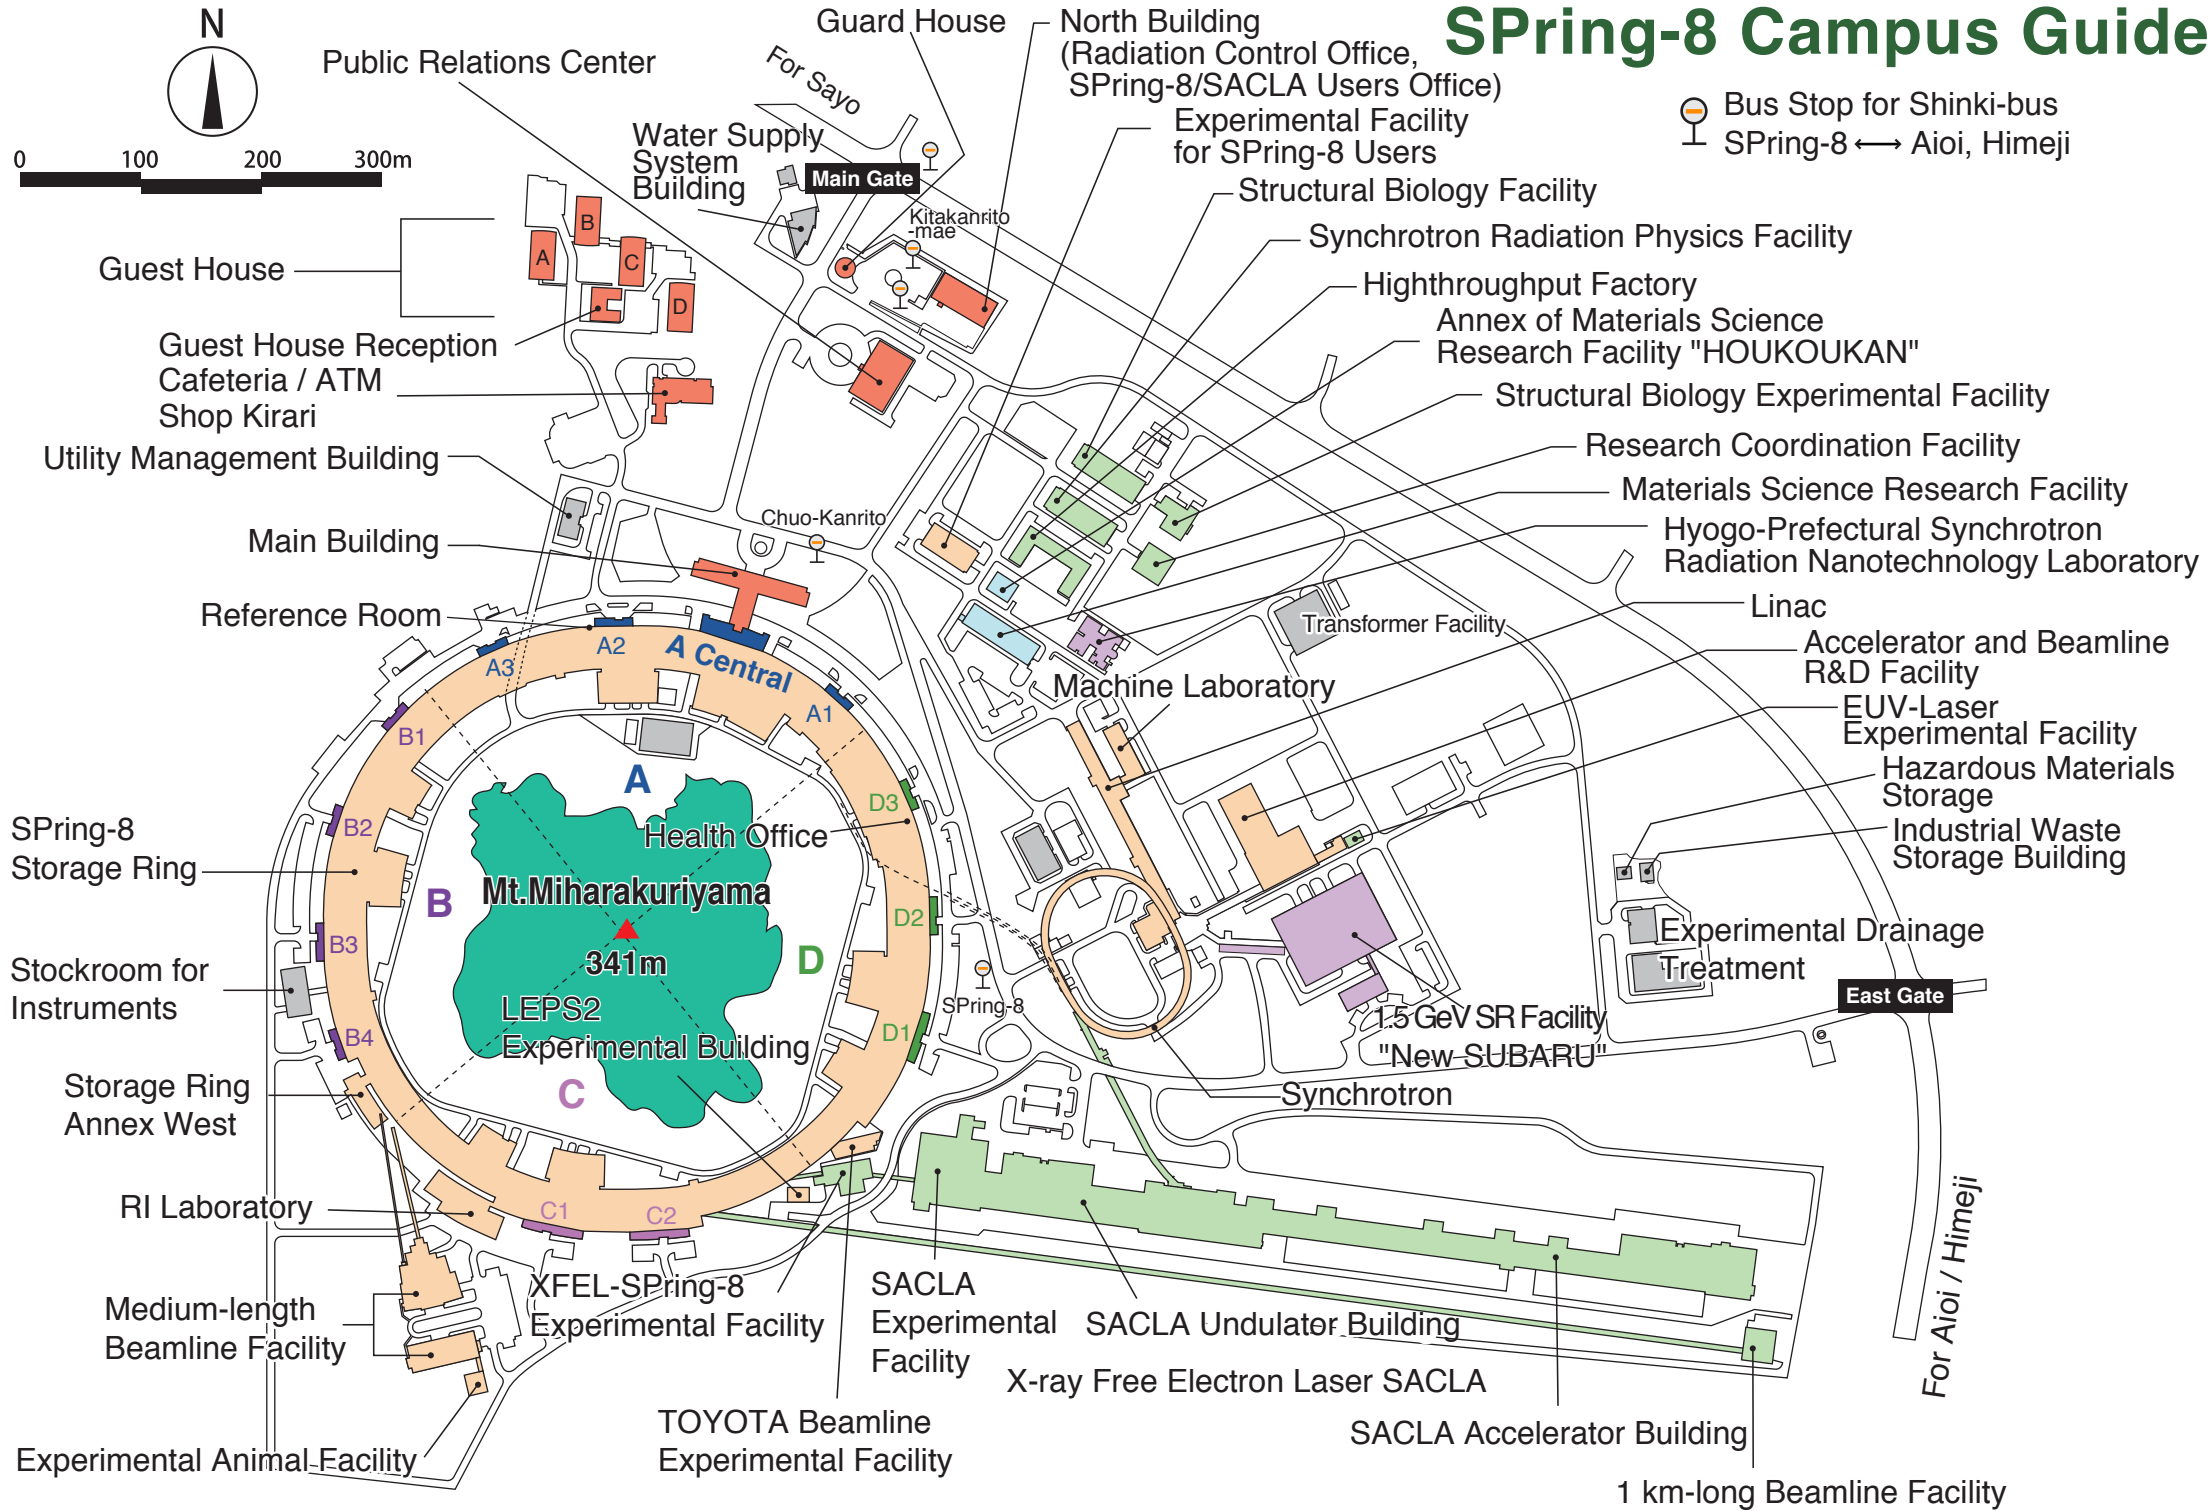

# SPring-8 Campus Guide

Bus Stop for Shinkai-bus  
 SPring-8 Aioi, Himeji

Experimental Animal-Facility TOYOTA Beamline Experimental Facility X-ray Free Electron Laser SACLA SACLA Accelerator Building 1 km-long Beamline Facility